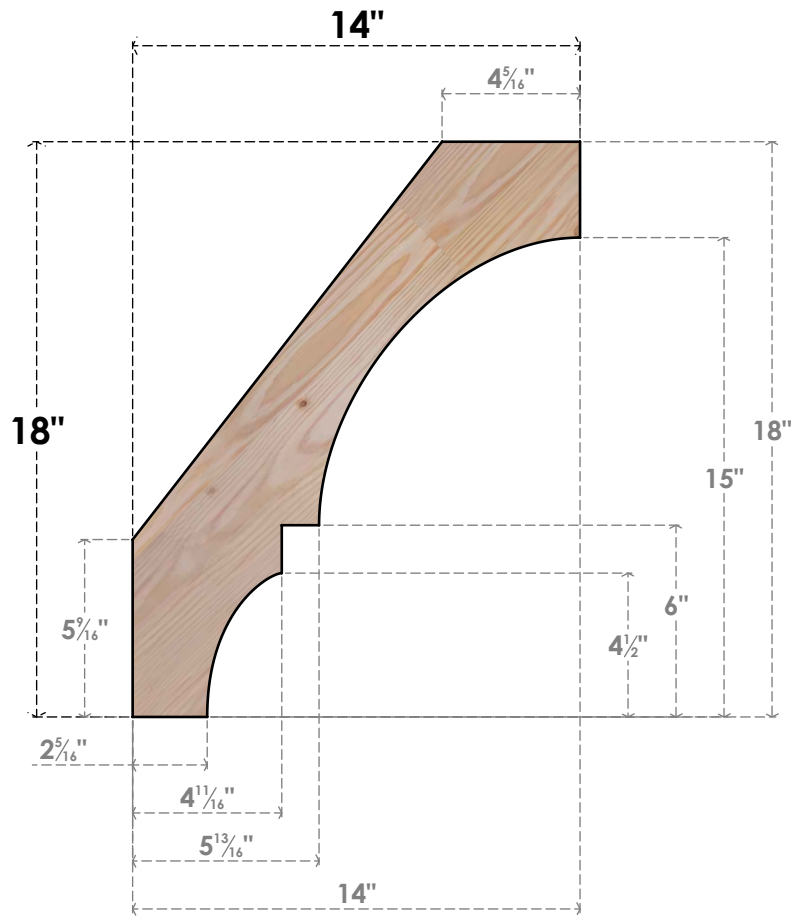

BRC04X14X18BOA00SDF

3 1/2"W X 14"D X 18"H BALBOA SMOOTH BRACE, DOUGLAS FIR

SIDE

FRONT

EKENA MILLWORK
 2300 WEST MAIN ST.
 CLARKSVILLE, TX 75426
 TOLL FREE: 866-607-0453
 WWW.EKENAMILLWORK.COM

NOTES

1. INSTALLATION TO BE COMPLETED IN ACCORDANCE WITH MANUFACTURER'S SPECIFICATIONS.
2. DRAWING MAY NOT BE TO SCALE
3. THIS DRAWING IS INTENDED FOR DESIGN AND PLANNING PURPOSES ONLY.
4. ALL INFORMATION CONTAINED HEREIN WAS CURRENT AT THE TIME OF DEVELOPMENT BUT MUST BE REVIEWED AND APPROVED BY THE PRODUCT MANUFACTURER TO BE CONSIDERED ACCURATE.
5. PRODUCTS ARE NOT KILN DRIED. THIS ITEM IS UNIQUE AND WILL CONTAIN THE NATURAL VARIATIONS THAT THE WOOD SPECIES OFFERS. THIS MAY RESULT IN VARIATIONS UP TO 1/4"