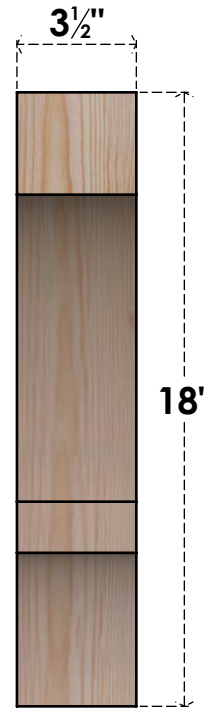

BRC04X14X18BOA00SDF

3 1/2"W X 14"D X 18"H BALBOA SMOOTH BRACE, DOUGLAS FIR

SIDE

FRONT

EKENA MILLWORK
 2300 WEST MAIN ST.
 CLARKSVILLE, TX 75426
 TOLL FREE: 866-607-0453
 WWW.EKENAMILLWORK.COM

NOTES

1. INSTALLATION TO BE COMPLETED IN ACCORDANCE WITH MANUFACTURER'S SPECIFICATIONS.
2. DRAWING MAY NOT BE TO SCALE
3. THIS DRAWING IS INTENDED FOR DESIGN AND PLANNING PURPOSES ONLY.
4. ALL INFORMATION CONTAINED HEREIN WAS CURRENT AT THE TIME OF DEVELOPMENT BUT MUST BE REVIEWED AND APPROVED BY THE PRODUCT MANUFACTURER TO BE CONSIDERED ACCURATE.
5. PRODUCTS ARE NOT KILN DRIED. THIS ITEM IS UNIQUE AND WILL CONTAIN THE NATURAL VARIATIONS THAT THE WOOD SPECIES OFFERS. THIS MAY RESULT IN VARIATIONS UP TO 1/4"